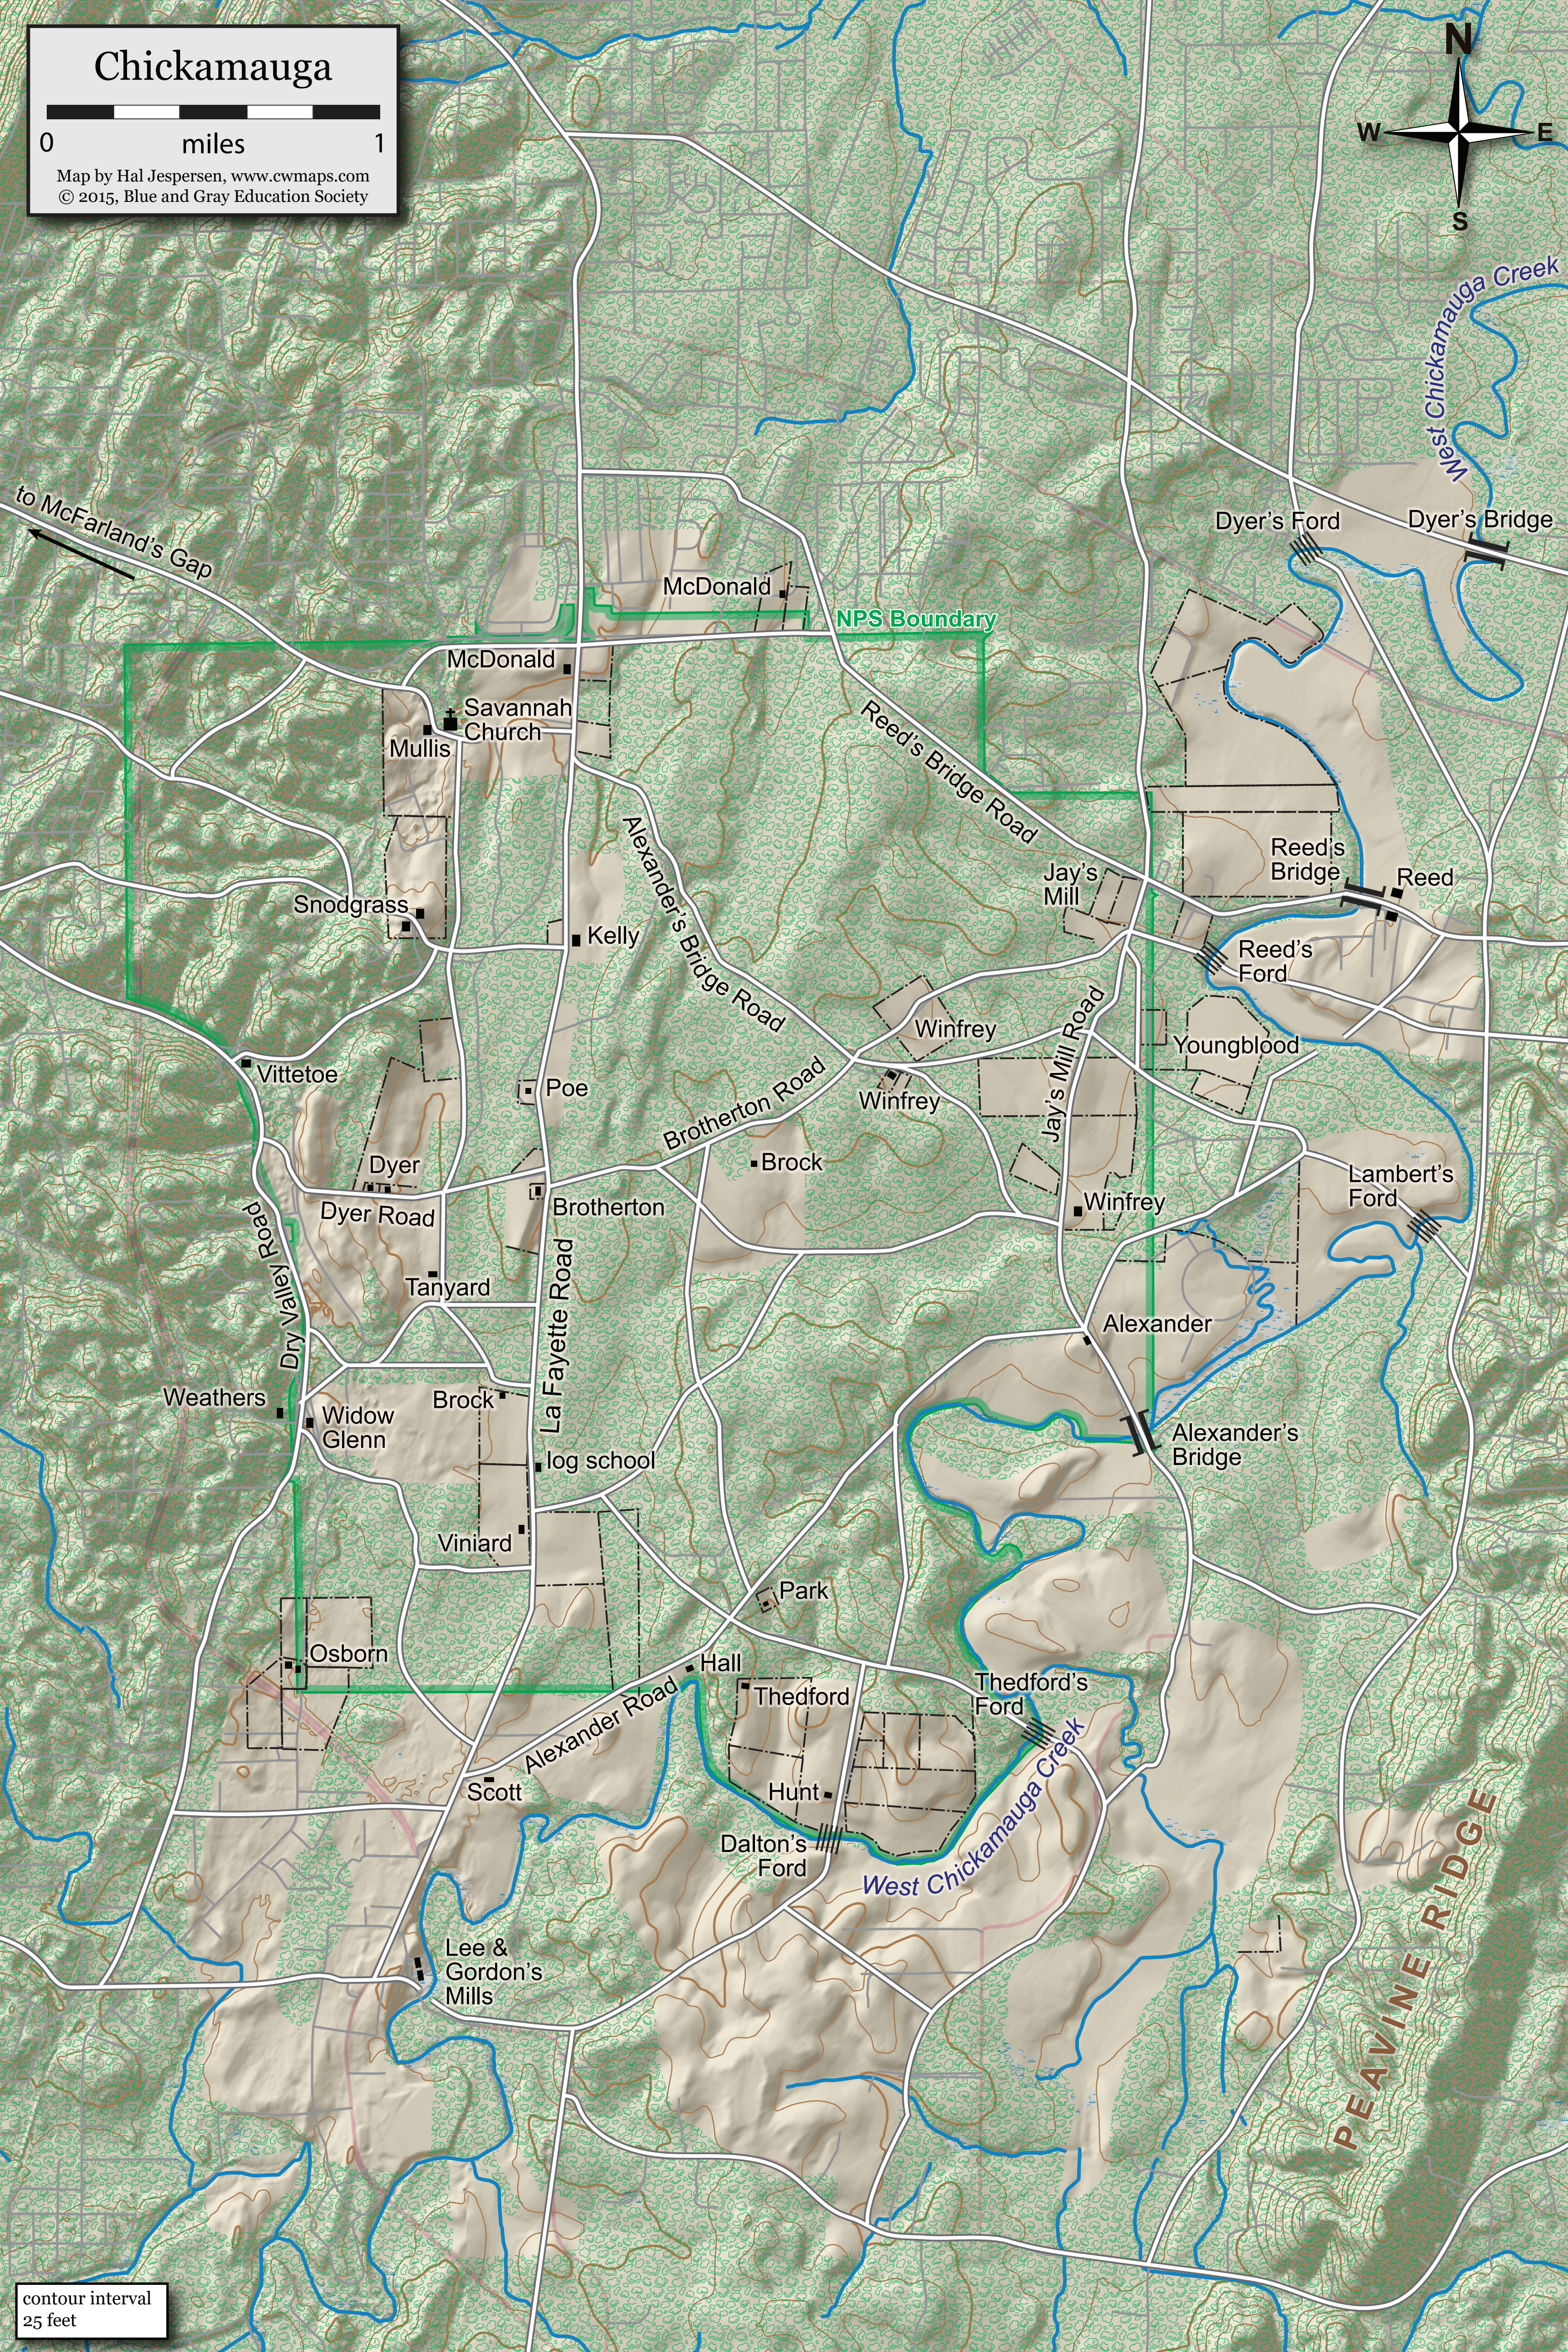

Chickamauga

0 miles 1

Map by Hal Jespersen, www.cwmaps.com
© 2015, Blue and Gray Education Society

contour interval
25 feet